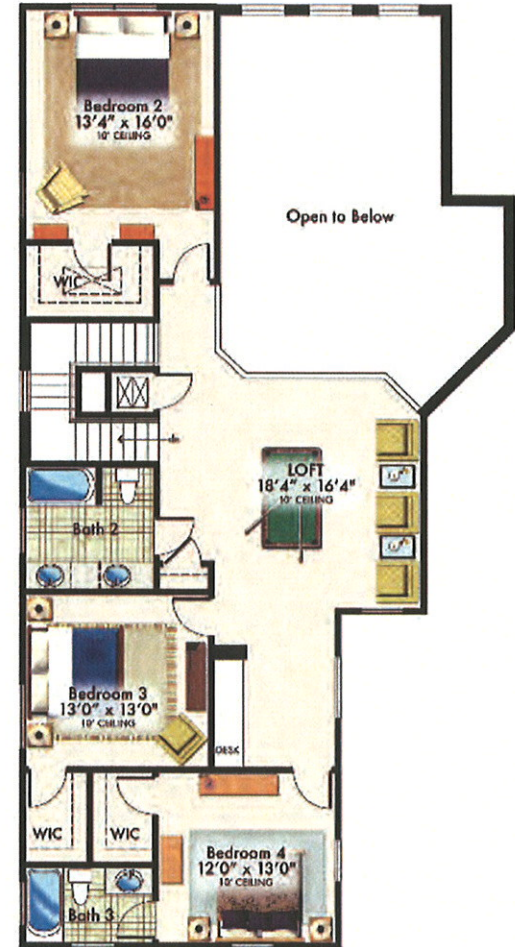

5 BEDROOMS, 4 BATHS,
3-CAR GARAGE
4,852 SQ. FT.

First Floor Elevation A

First Floor Living Area	2,573 sq. ft.
Second Floor Living Area	1,321 sq. ft.
TOTAL LIVING AREA	3,894 sq. ft.
3-Car Garage	.662 sq. ft.
Covered Entry	.51 sq. ft.
Covered Lanai	.245 sq. ft.
TOTAL AREA	4,852 sq. ft.

Second Floor Elevation A

For those who seek perfection, welcome home